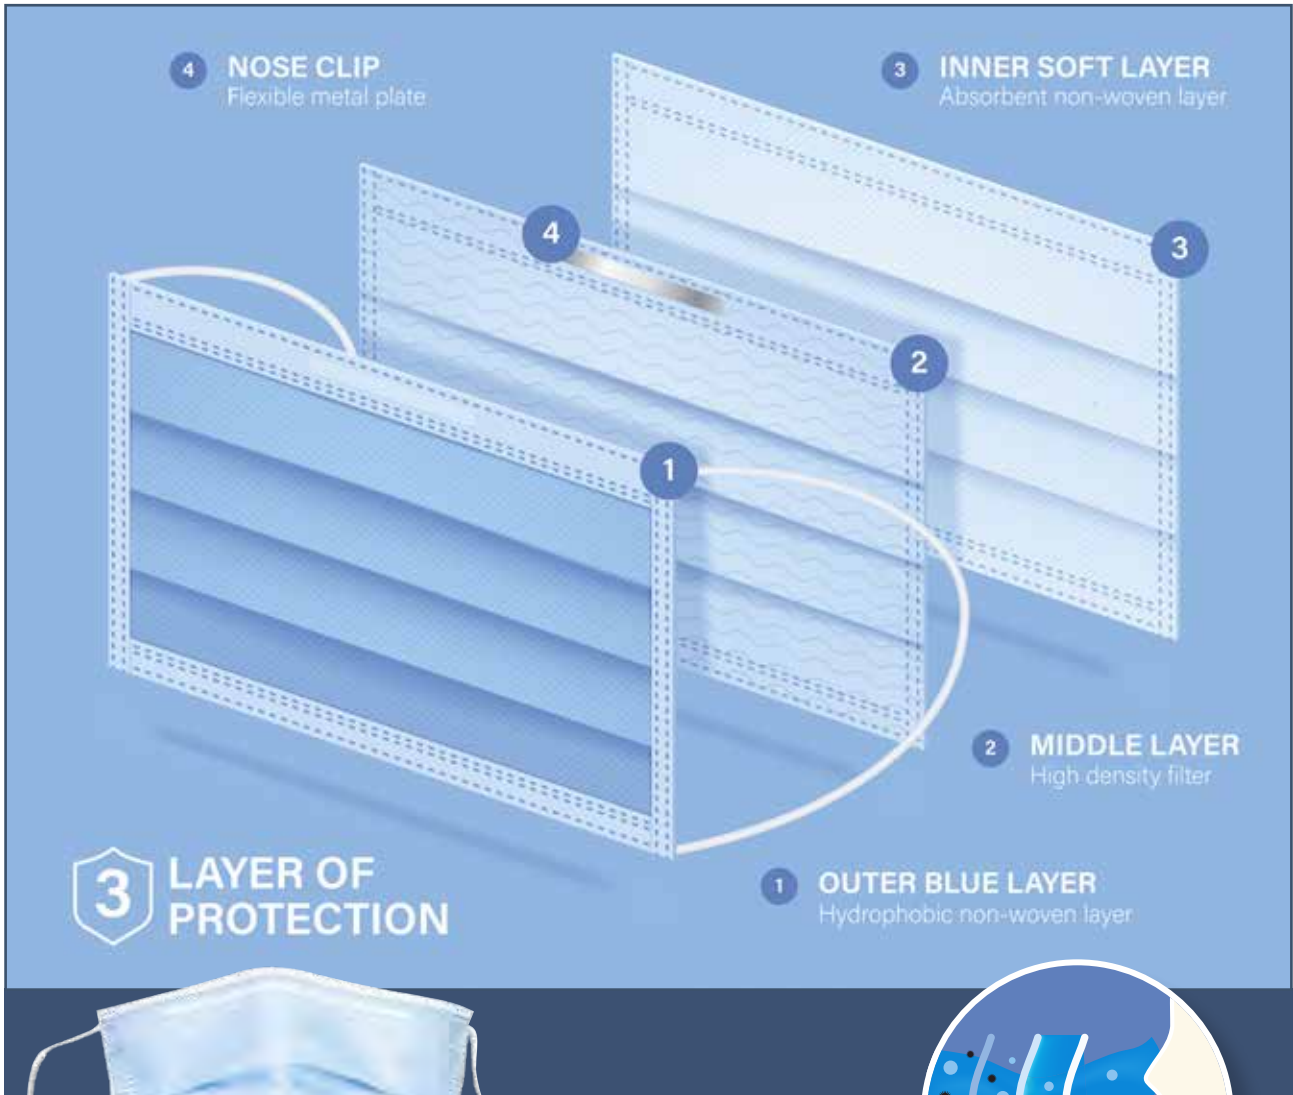

3702

BLUE PLASTERS

1 per Case

- Blue Detectable Plasters • 75 x 255mm Food
- Food Hygiene - Pk 100

PERSONAL PROTECTIVE EQUIPMENT

We Have Got You Covered

FM50 3 Ply Disposable Face Mask.
50 per Case

VISS Visor with Sponge
10 per Case