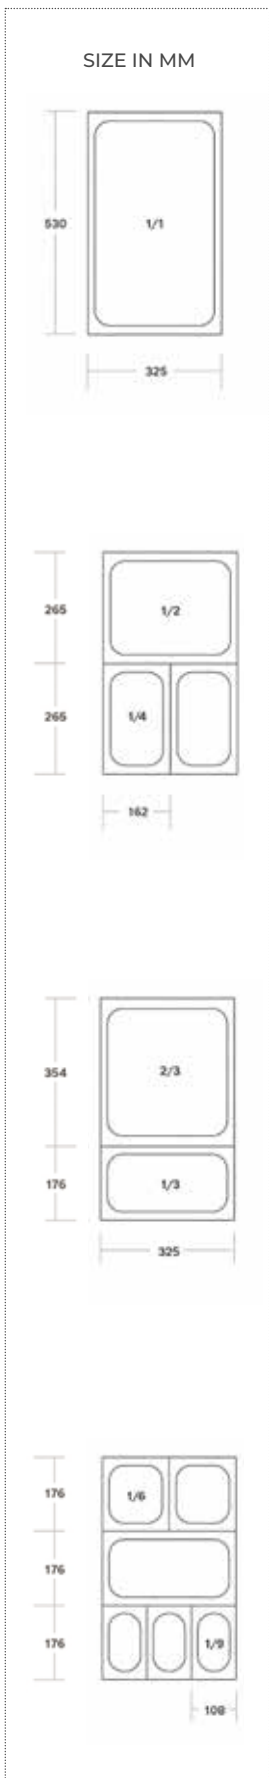

GASTRONORMS CLEAR POLYCARBONATE