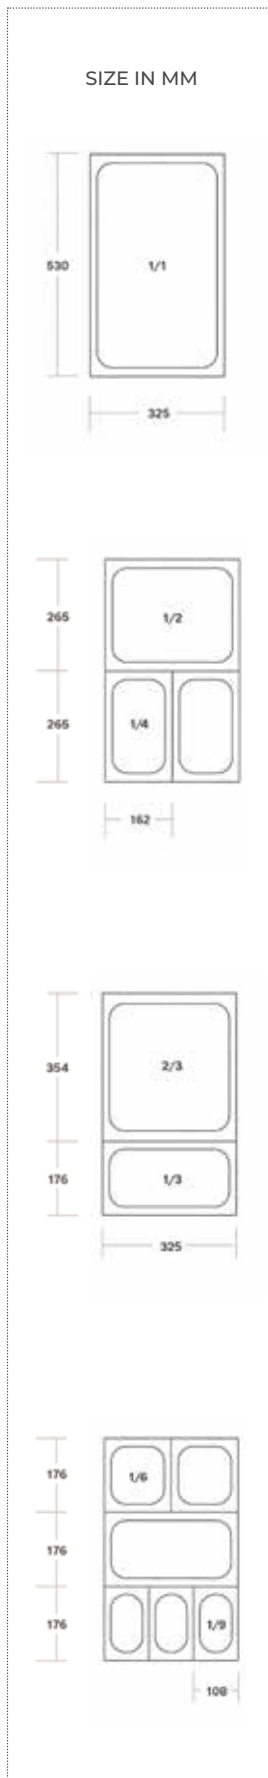

GASTRONORMS STAINLESS STEEL

1/1 GASTRONORMS S/S

66102Z	1/1 20mm Deep	1 per Case
66140Z	1/1 40mm Deep	1 per Case
66165Z	1/1 65mm Deep	1 per Case
66110Z	1/1 100mm Deep	1 per Case
66115Z	1/1 150mm Deep	1 per Case