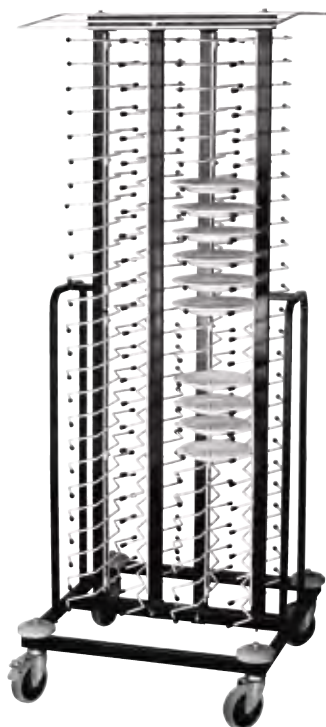

66911Z	Drainer Plates 1/1	1 per Case
66912Z	Drainer Plates 1/2	1 per Case

SUPPORT BARS

66923Z	Support Bar 53cm	1 per Case
66925Z	Support Bar 32.5cm	1 per Case

66550 Stack Trolley assembled
70 x 70 x 195cm. Capacity 100 Plates. Max Plate Size 28cm. Min 8cm
1 per Case