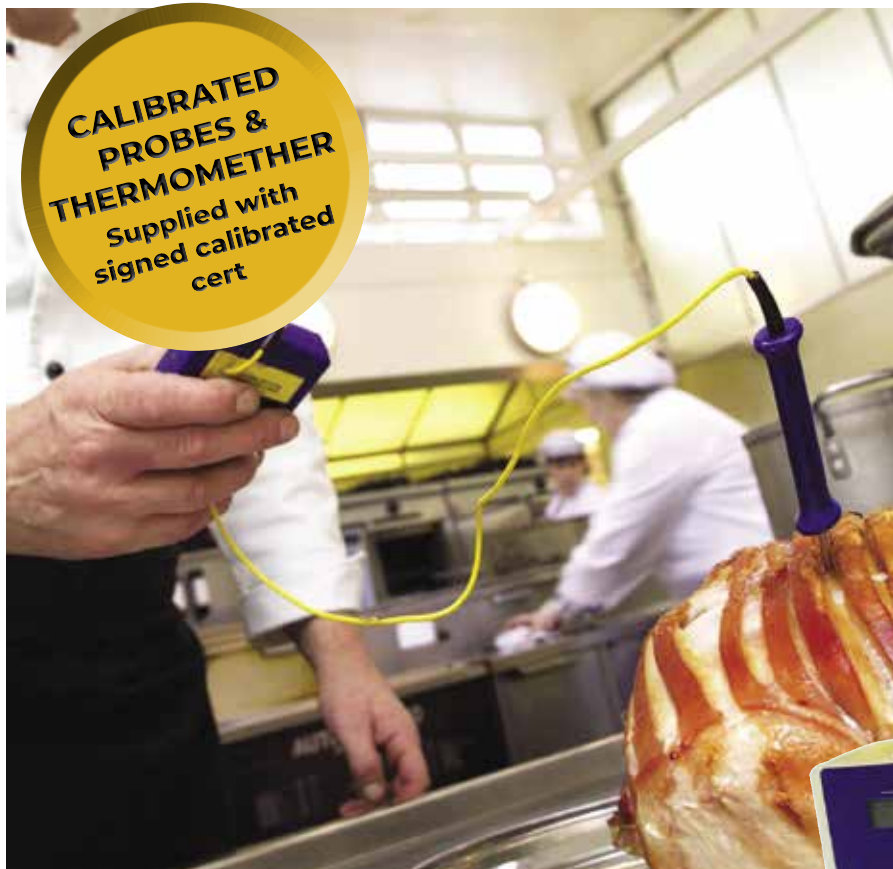

This thermometer is suitable to measure temperatures within freezers, hot counters... as it is equipped with 0.75m length cable

CALIBRATED GOURMET PROBE THERMOMETER

The water-resistant folding probe thermometer is an easy-to-use instrument that is ideal for monitoring cooking, cooling and food holding temperatures as part of HACCP and health and safety procedures.