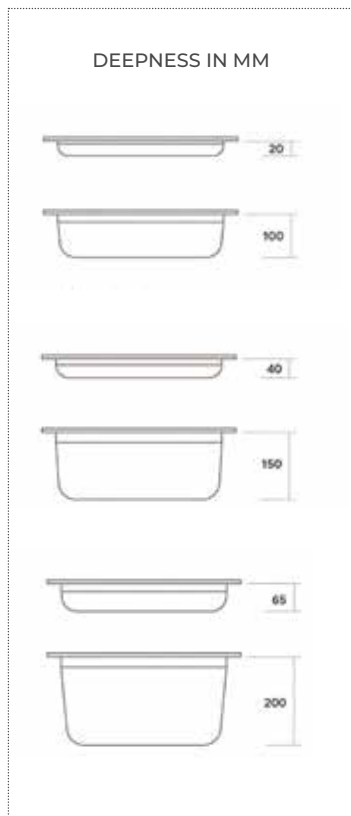

FOOD STORAGE

GASTRONORMS STAINLESS STEEL

STAINLESS STEEL COVERS

66901DZ	Cover 1/1	1 per Case
66902DZ	Cover 1/2	1 per Case
66903DZ	Cover 1/3	1 per Case
66904DZ	Cover 1/4	1 per Case
66906DZ	Cover 1/6	1 per Case
66909DZ	Cover 1/9	1 per Case